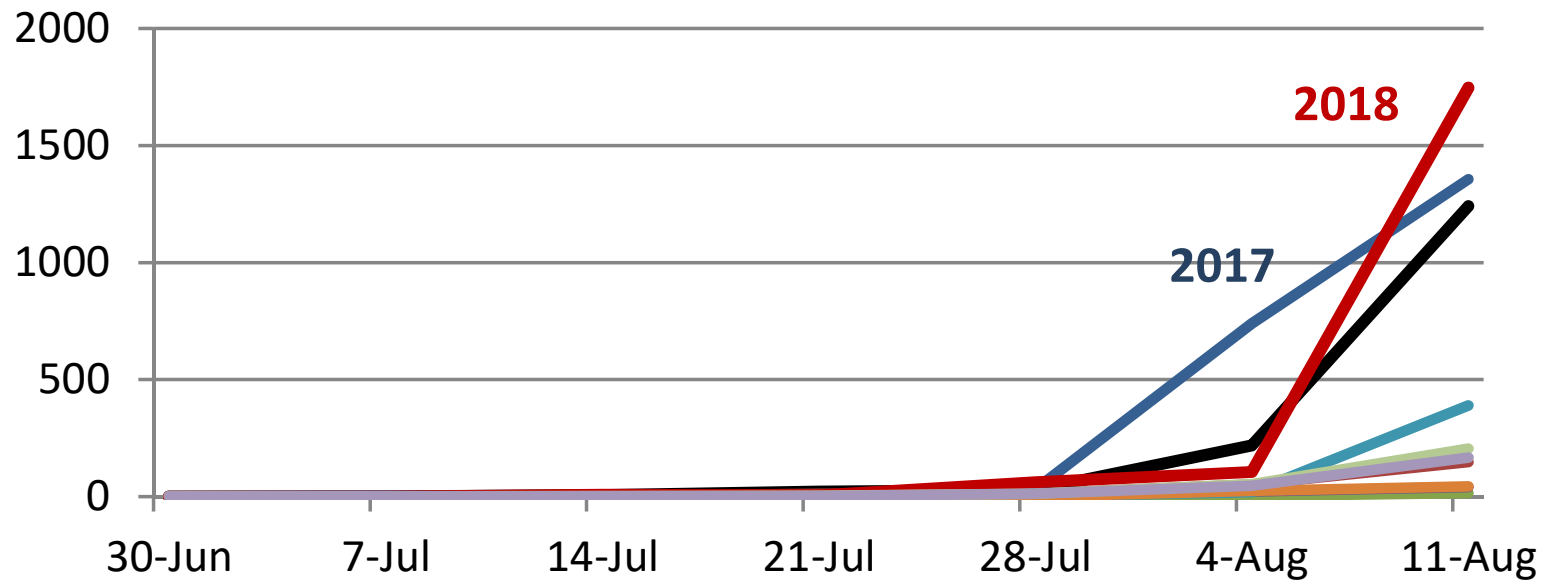

# Green Peach Aphids

## 2011 - 2018 vs Average

- 2011
- 2012
- 2013
- 2014
- 2015
- 2016
- 2017
- 2018
- AVG
- AVG w/o 2011